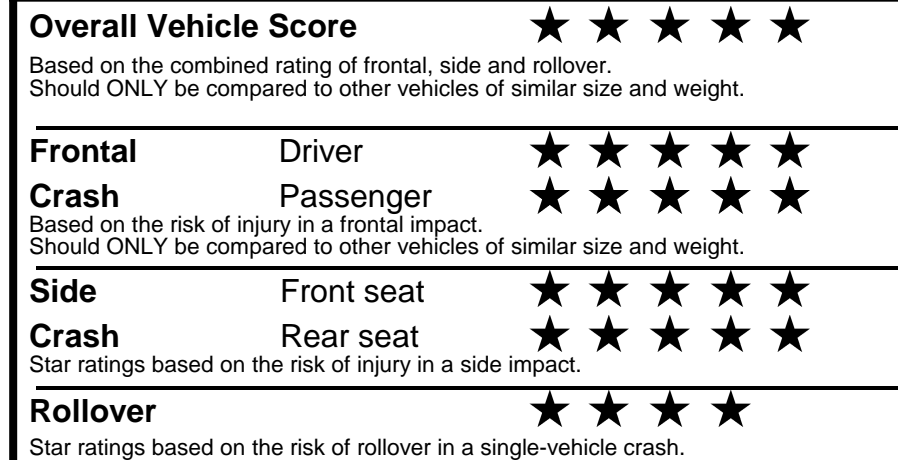

fueleconomy.gov

Calculate personalized estimates and compare vehicles

GOVERNMENT 5-STAR SAFETY RATINGS

Star ratings range from 1 to 5 stars (★★★★★) with 5 being the highest. Source: National Highway Traffic Safety Administration (NHTSA). www.safercar.gov or 1-888-327-4236