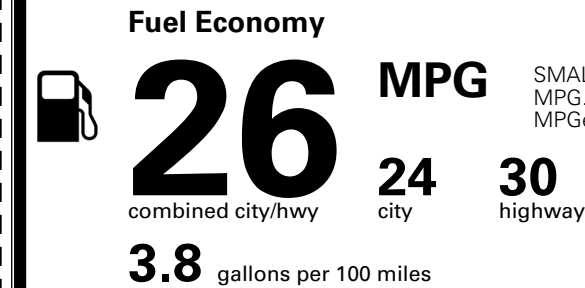

MSRP INCLUDING OPTIONS \$ 34,085.00

INLAND FREIGHT AND HANDLING \$ 1,495.00

TOTAL MANUFACTURER'S SUGGESTED RETAIL PRICE ▶ \$ 35,580.00

TOTAL ADDITIONAL WEIGHT: 6.6

*Additional terms and conditions apply.

**Kia Connect may be currently unavailable for some Model Year 2022 and newer vehicles sold or purchased in Massachusetts; please see owners.kia.com for more information.

EPA DOT Fuel Economy and Environment

SMALL SUVs range from 14 to 138 MPG. The best vehicle rates 146 MPGe.

Gasoline Vehicle

You spend \$1,000 more in fuel costs over 5 years compared to the average new vehicle.