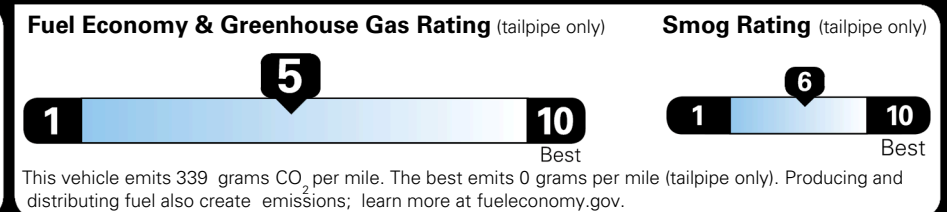

TOTAL ADDITIONAL WEIGHT: 6.6

EPA DOT Fuel Economy and Environment

Gasoline Vehicle

You spend **\$1,000** more in fuel costs over 5 years compared to the average new vehicle.

Annual fuel cost **\$1,900**

Actual results will vary for many reasons, including driving conditions and how you drive and maintain your vehicle. The average new vehicle gets 29 MPG and costs \$8,500 to fuel over 5 years. Cost estimates are based on 15,000 miles per year at \$ 3.30 per gallon. MPGe is miles per gasoline gallon equivalent. Vehicle emissions are a significant cause of climate change and smog.