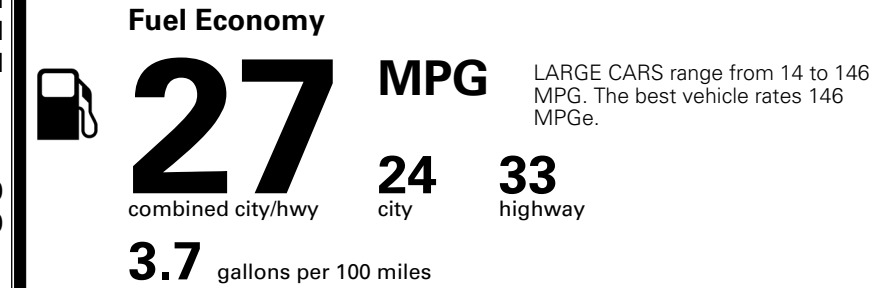

### EPA DOT Fuel Economy and Environment

Gasoline Vehicle

**You spend \$750 more in fuel costs over 5 years** compared to the average new vehicle.

**Annual fuel cost \$1,850**