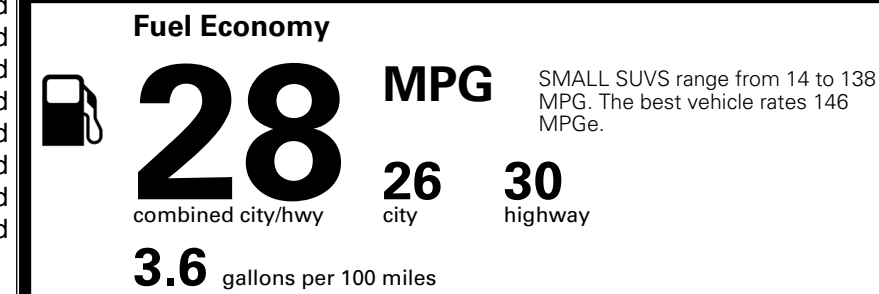

TOTAL MANUFACTURER'S SUGGESTED RETAIL PRICE ▶

\$ 32,705.00

TOTAL ADDITIONAL WEIGHT: 7.2

EPA DOT Fuel Economy and Environment

Gasoline Vehicle

You spend \$250 more in fuel costs over 5 years compared to the average new vehicle.