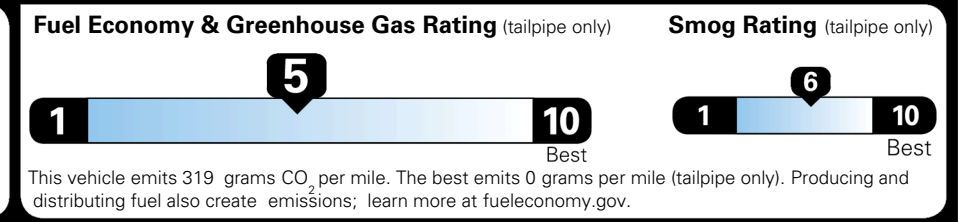

TOTAL ADDITIONAL WEIGHT: 7.2

EPA DOT Fuel Economy and Environment

Gasoline Vehicle

You spend \$250
 more in fuel costs over 5 years compared to the average new vehicle.

Annual fuel cost \$1,650

Actual results will vary for many reasons, including driving conditions and how you drive and maintain your vehicle. The average new vehicle gets 29 MPG and costs \$8,000 to fuel over 5 years. Cost estimates are based on 15,000 miles per year at \$ 3.10 per gallon. MPGe is miles per gasoline gallon equivalent. Vehicle emissions are a significant cause of climate change and smog.