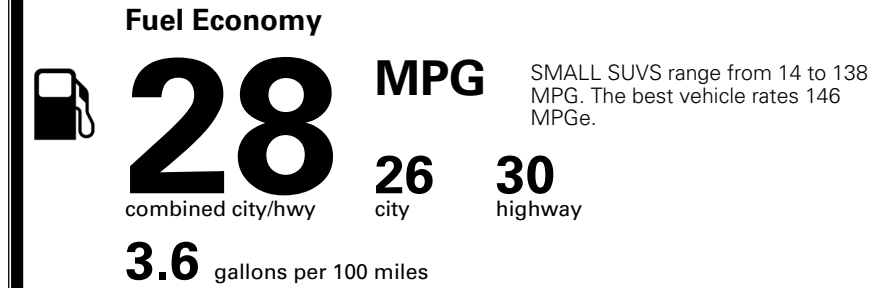

TOTAL ADDITIONAL WEIGHT: 7.2

EPA DOT Fuel Economy and Environment

Gasoline Vehicle

You spend \$250
 more in fuel costs over 5 years compared to the average new vehicle.

Annual fuel cost \$1,650

Actual results will vary for many reasons, including driving conditions and how you drive and maintain your vehicle. The average new vehicle gets 29 MPG and costs \$8,000 to fuel over 5 years. Cost estimates are based on 15,000 miles per year at \$ 3.10 per gallon. MPGe is miles per gasoline gallon equivalent. Vehicle emissions are a significant cause of climate change and smog.