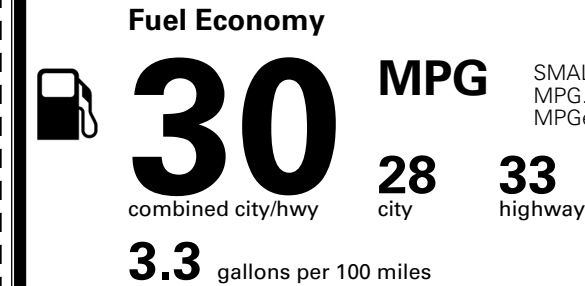

EPA DOT Fuel Economy and Environment

Gasoline Vehicle

SMALL SUVs range from 14 to 138 MPG. The best vehicle rates 146 MPGe.

You save $250
in fuel costs over 5 years compared to the average new vehicle.

Annual fuel cost
$1,550

Fuel Economy & Greenhouse Gas Rating (tailpipe only) Smog Rating (tailpipe only)